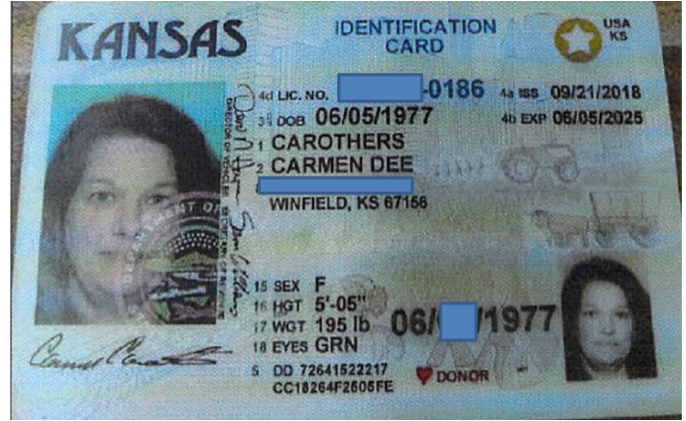

Kansas Deere 27-D & Maxx D Trailer

On November 6th, 2018, a subject rented the below described John Deere Mini Excavator and trailer from an equipment rental business in Arkansas City, Kansas using the name Carmen Dee Carothers. As of the date of this alert December 18th, 2018, the equipment is over 30 days past due, has not been returned and the renter cannot be located.

Please forward this alert to anyone that may encounter the equipment, and investigators working similar thefts.

Arkansas City Police report: Pending

Pictured is the identification presented by the renter.

Machine Details

2015 John Deere 27-D Mini Excavator

Machine Product ID Number: **1FF027DXEDG258159**

Trailer Details

Maxx D brand 10,000lb bumper pull tandem axle dove tail with folding ramps.

Kansas Plate: **602250**

Dark gray color

Pictured is an example of a Deere 27-D. The machine Product ID Number (PIN) plate is on the operator's right side of the boom mount.

Law Enforcement - For access to NER's equipment ownership registration and theft records, and for machine identification assistance, call NICB: **800-447-6282**. For online access, see For online access, click "[Log in](#)" at www.ner.net